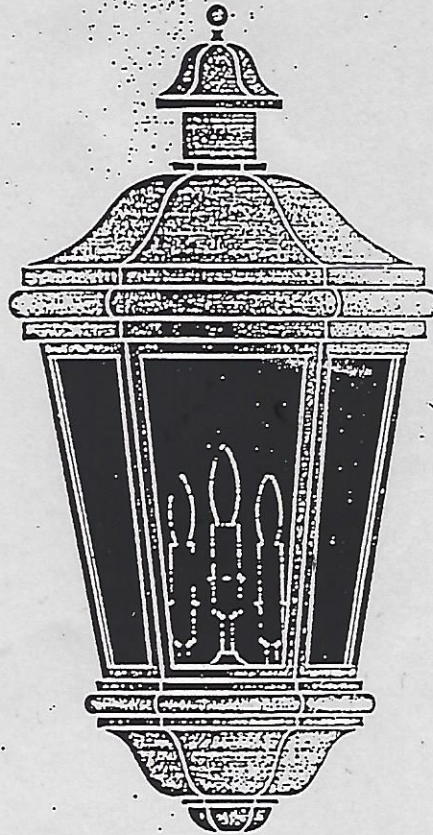

EXHIBIT A
STONE RIDGE

STATESMAN

Model L-180 series

Sleek and stylish, these all cast aluminum lanterns have chamfered corners and are noted for their clean uncluttered classic lines—tastefully accented by brass hardware. Install as bracket, post or pendant. A variety of brackets and pole bases are available. Incandescent 5-light brass candelabra cluster or H.I.D. source. In standard or custom finishes with glass or acrylic panels.

MODEL	A	B
L-180	17½"	34"

MEDITERRANEAN

Model 590 series

A delightful village streetscape on the sunny Mediterranean coast comes quickly to mind when viewing these striking lanterns. In all cast aluminum with solid brass hardware. Adaptable to bracket, post or pendant installation. Standard incandescent lamping in 3- and 5-light brass candelabra clusters or H.I.D. lamping for models L-591 and L-592.